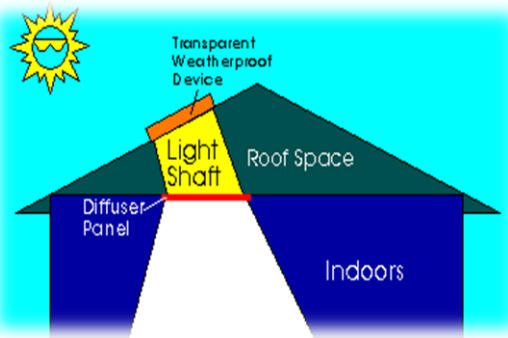

Natural Lighting Solutions

"We pride ourselves on quality workmanship and unsurpassed customer service".

ECOTUBE fills any room with brilliant sunshine without the problems of traditional skylights.

ECOTUBES are an excellent choice when you wish to maintain the appearance of ceiling lighting. Using a diffuser panel, the ECOTUBE spreads natural light within your room.

A very popular and effective option for bathrooms, kitchens, hallways and lounges.

Ecotubes are Acrylic skylight tops that are moulded in one piece of high impact acrylic and pressed into specific moulds to match many different roof types. Powder coated ceiling frames, to match most ceilings

Ecotube offers:

10 year Full Replacement Guarantee

10 year Leak Free Guarantee

Made in New Zealand

Low Profile Sleek design

Colour Matched to your roof

3 different sizes

Custom made to each roof profile
Shingle, concrete tile, centurion, hacienda, Elibana and villa are some of the profiles