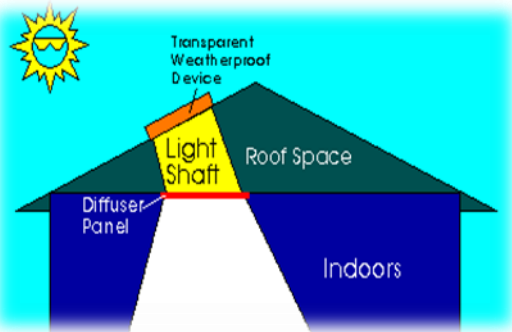

Steel Roof

Natural Lighting Solutions

"We pride ourselves on quality workmanship and unsurpassed customer service".

ECOTUBE fills any room with brilliant sunshine without the problems of traditional skylights.

ECOTUBES are an excellent choice when you wish to maintain the appearance of ceiling lighting. Using a diffuser panel, the ECOTUBE spreads natural light within your room.

A very popular and effective option for bathrooms, kitchens, hallways and lounges.

Ecotube - Longrun are glass skylight tops that are manufactured here in New Zealand from toughened glass with colour matched zincalume frames. Powder coated ceiling frames, to match most ceilings

Ecotube offers: