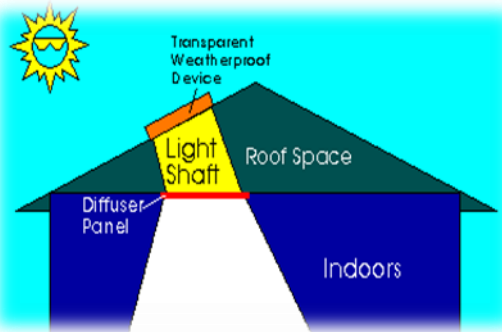

Natural Lighting Solutions

"We pride ourselves on quality workmanship and unsurpassed customer service".

ECOTUBE fills any room with brilliant sunshine without the problems of traditional skylights.

ECOTUBES are an excellent choice when you wish to maintain the appearance of ceiling lighting. Using a diffuser panel, the ECOTUBE spreads natural light within your room.

A very popular and effective option for bathrooms, kitchens, hallways and lounges.

Ecotubes are Acrylic sky⁶⁰⁰ tops that are moulded in one piece of high impact acrylic and pressed into specific moulds to match many different roof types. Powder coated ceiling frames, to match most ceilings